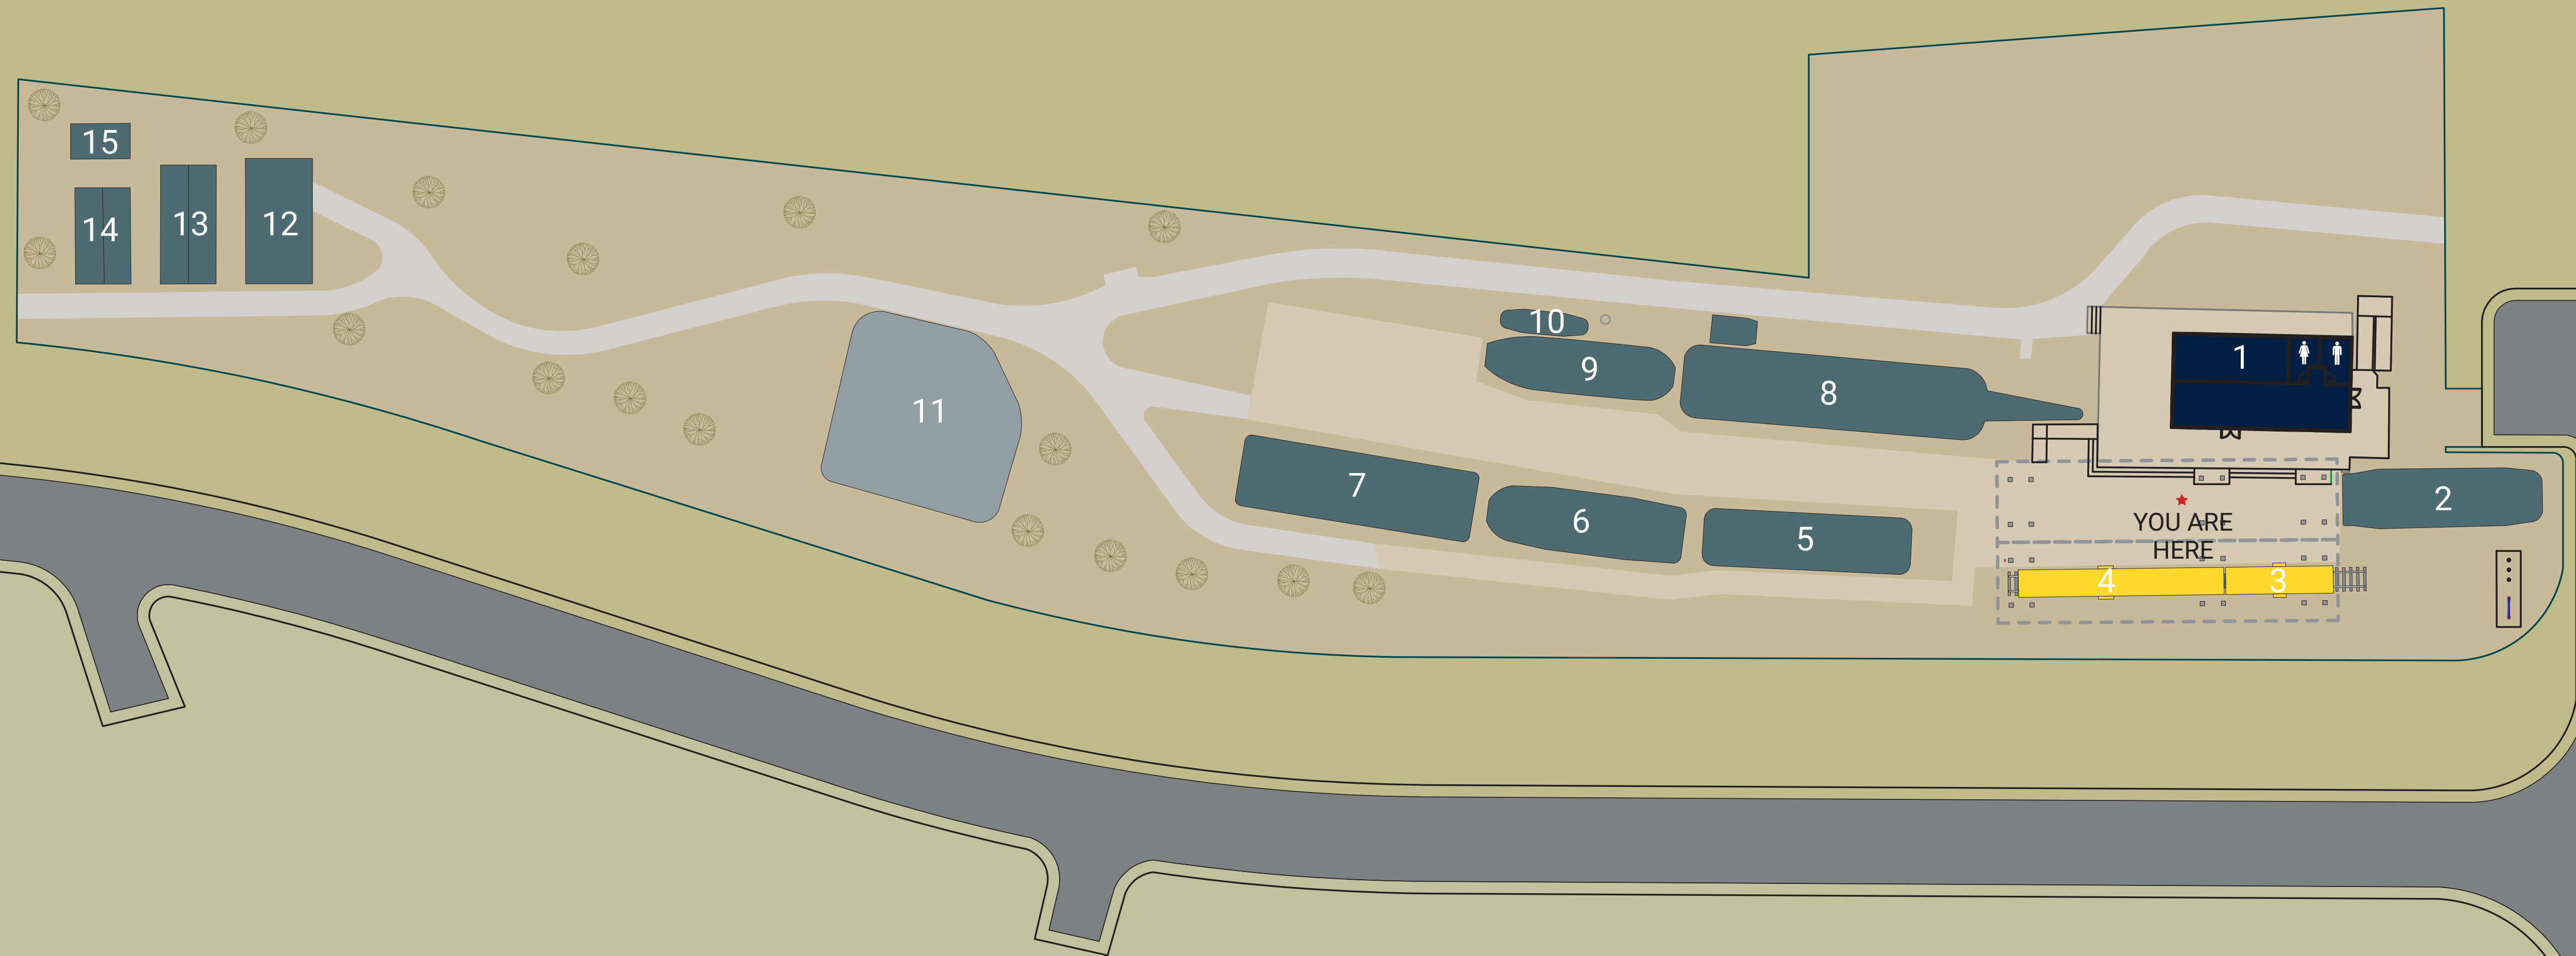

# SITE MAP

# LEGEND

1. Jack Torchy Peden Centre
2. Radium Scout
3. NAR Caboose
4. NAR Comboose
5. Miskansaw Barge
6. CCGS Miskanaw
7. Fuel Barge
8. The Dredge 250
9. McMurray Tugboat
10. Kris
11. Playground
12. NTCL Carpentry Shop
13. NTCL Machine Shop
14. NTCL Blacksmith Shop
15. NTCL Shed